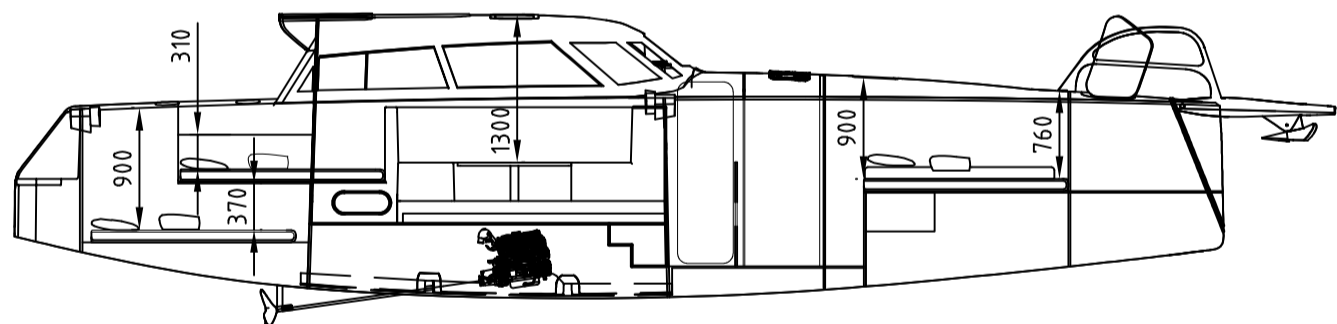

TOP VIEW  
(MAIN DECK)

SIDE VIEW  
(LOOKING TO PORT)

SIDE VIEW  
(LOOKING TO PORT)

SIDE VIEW  
(LOOKING TO STARBOARD)

NOTE:  
ALL DIMENSIONS UNIT ARE MILLIMETER

PROJECT:		RAPIDO 40	
TITLE:		CABIN DIMENSIONS	
DRAWING No.	RT40-840	SHEET No.	1 OF 1
DRAWN: HUY LE		DATE:	AUGUST-8-2022
DESIGNER:		SCALE:	1:75
SNR DESIGNER:		CLIENT:	NA
<small>Factory No. 9 Nguyen Van Tan str, Long Thai commune, Iha Be District, HCMC, 700000 Telephone: +84283636220, Web: www.triaccomposites.com</small>			SHEET SIZE
			A3

REV	ID	SHT	ZONE	FIRST ISSUE	FIRST ISSUE	DATE	DRN	SBU	SHEET SIZE
1				FIRST ISSUE	FIRST ISSUE				A3
				ROOT CAUSE	DETAILS				