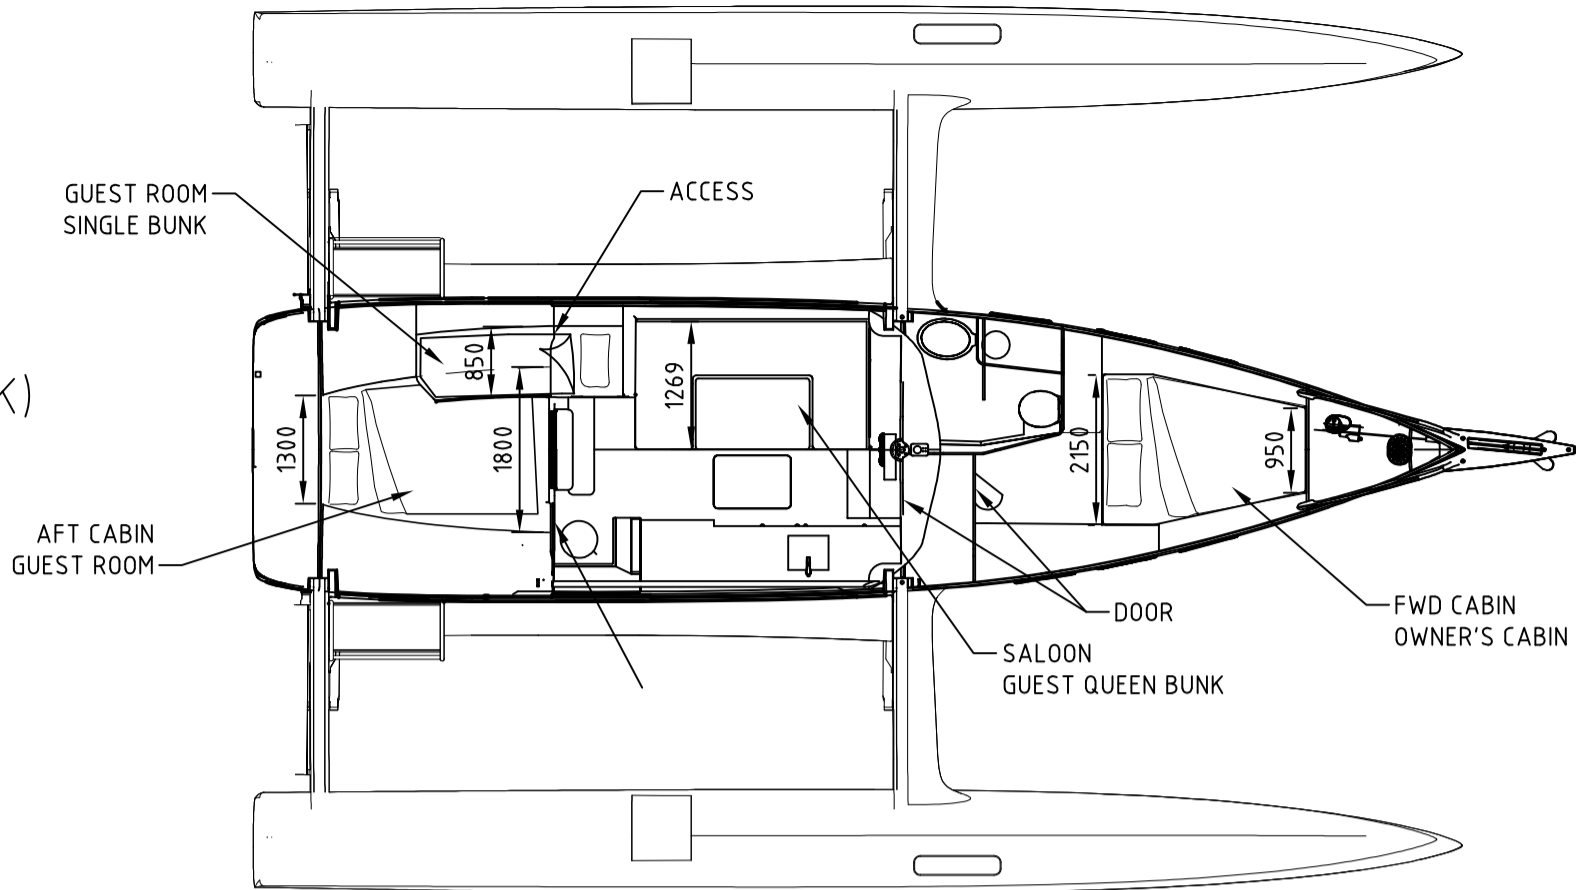

TOP VIEW  
(MAIN DECK)

SIDE VIEW  
(LOOKING TO PORT)

SIDE VIEW  
(LOOKING TO PORT)

SIDE VIEW  
(LOOKING TO STARBOARD)

NOTE:  
ALL DIMENSIONS UNIT ARE MILLIMETER

PROJECT:		RAPIDO 40	
TITLE:		CABIN DIMENSIONS	
DRAWING No.	RT40-840	SHEET No.	1 OF 1
DRAWN: HUY LE		DATE:	AUGUST-8-2022
DESIGNER:		SCALE:	1:75
SNR DESIGNER:		CLIENT:	NA
<small>Factory No. 9 Nguyen Van Tan str, Long Thai commune, Iha Be District, HCMC, 700000 Telephone: +84283636220, Web: www.triaccomposites.com</small>			SHEET SIZE
			A3

REV	ID	SHT	ZONE	FIRST ISSUE	FIRST ISSUE	DATE	DRN	SBU	SHEET SIZE
1				FIRST ISSUE	FIRST ISSUE				A3
				ROOT CAUSE	DETAILS				