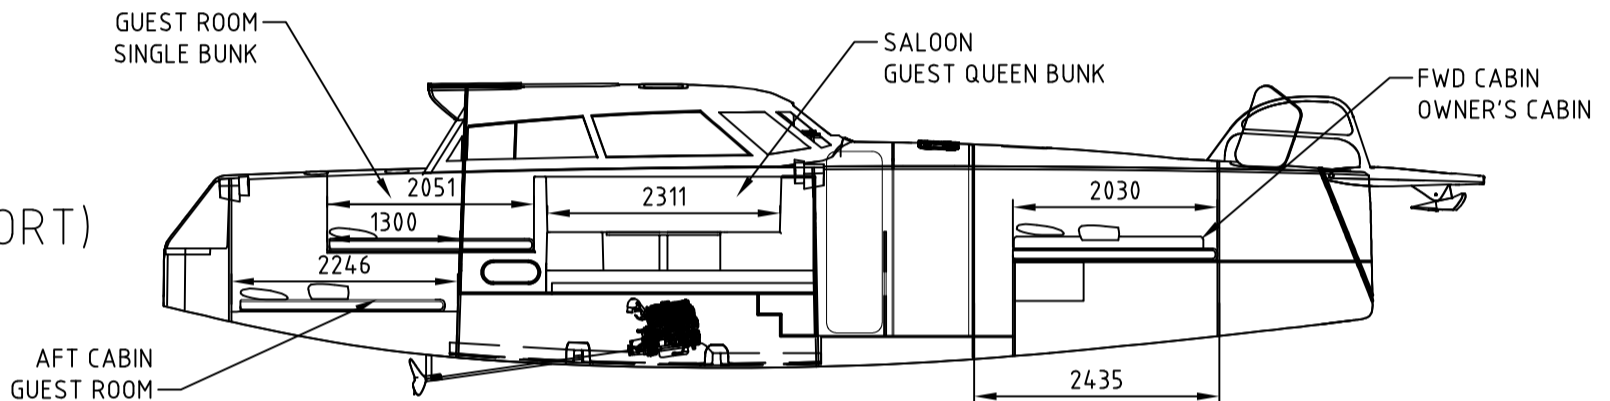

TOP VIEW  
(MAIN DECK)

SIDE VIEW  
(LOOKING TO PORT)

SIDE VIEW  
(LOOKING TO PORT)

SIDE VIEW  
(LOOKING TO STARBOARD)

NOTE:  
ALL DIMENSIONS UNIT ARE MILLIMETER

PROJECT:		RAPIDO 40	
TITLE:		CABIN DIMENSIONS	
DRAWING No.	RT40-840	SHEET No.	1 OF 1
DRAWN: HUY LE		DATE:	AUGUST-8-2022
DESIGNER:		SCALE:	1:75
SNR DESIGNER:		CLIENT:	NA
<small>Factory No. 9 Nguyen Van Tan str, Long Thai commune, Iha Be District, HCMC, 700000 Telephone: +84283636220, Web: www.triaccomposites.com</small>			SHEET SIZE
			A3

REV	ID	SHT	ZONE	FIRST ISSUE	FIRST ISSUE	DATE	DRN	SBU	SHEET SIZE
1				FIRST ISSUE	FIRST ISSUE				A3
				ROOT CAUSE	DETAILS				