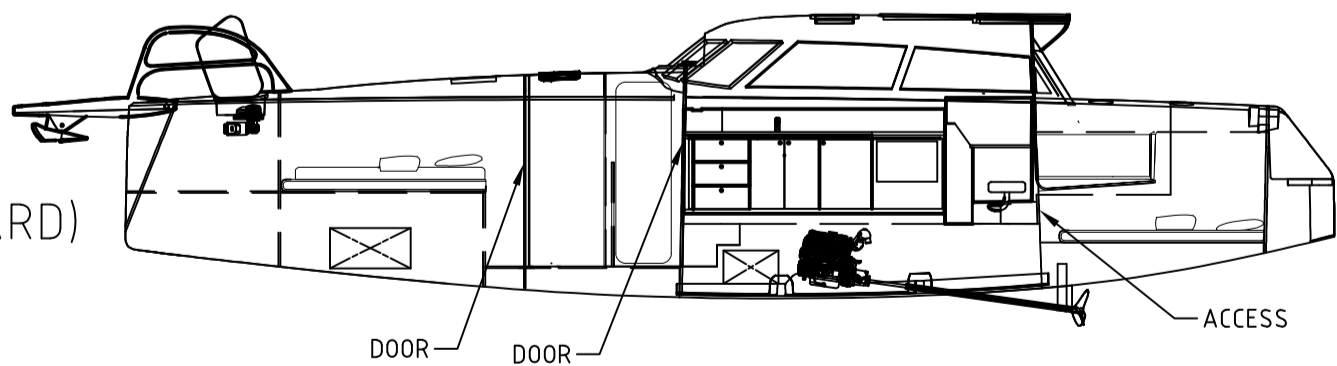

TOP VIEW  
(MAIN DECK)

SIDE VIEW  
(LOOKING TO PORT)

SIDE VIEW  
(LOOKING TO PORT)

SIDE VIEW  
(LOOKING TO STARBOARD)

NOTE:  
ALL DIMENSIONS UNIT ARE MILLIMETER

PROJECT:		RAPIDO 40	
TITLE:		CABIN DIMENSIONS	
DRAWING No.	RT40-840	SHEET No.	1 OF 1
DRAWN: HUY LE		DATE:	AUGUST-8-2022
DESIGNER:		SCALE:	1:75
SNR DESIGNER:		CLIENT:	NA
<small>Factory No. 9 Nguyen Van Tan str, Long Thai commune, Iha Be District, HCMC, 700000 Telephone: +84283636220, Web: www.triaccomposites.com</small>			SHEET SIZE
			A3

REV	ID	SHT	ZONE	FIRST ISSUE	FIRST ISSUE	DATE	DRN	SBU	SHEET SIZE
1				FIRST ISSUE	FIRST ISSUE				A3
				ROOT CAUSE	DETAILS				